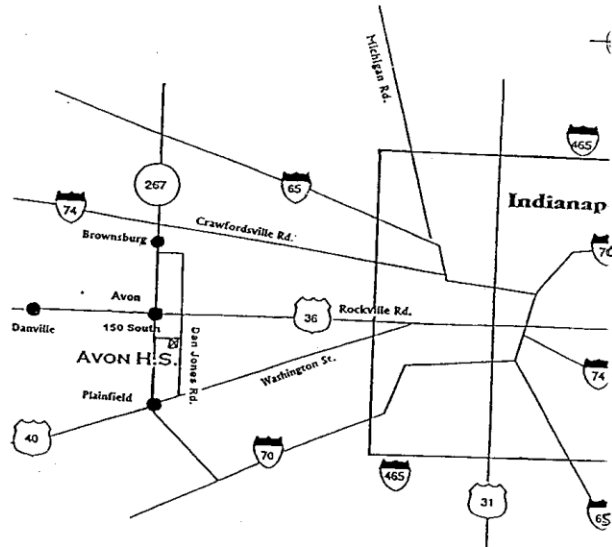

# DIRECTIONS TO AVON H.S. CAMPUS

From Indianapolis:

--Take U.S. 36 west 6 miles to the stoplight at Dan Jones Rd. (800 E).  
(Burger King and CVS on NE & NW corner of intersection)  
--Turn south and go 1 ½ miles  
--Turn right at stoplight at 150 South. School is ¼ mile west on 150 South.

From south: Take Ind. 267 north from Plainfield 1 ½ miles to Co. Rd. 150 South.  
--Turn right. School is ½ mile east on 150 South.

From north or west: Go to intersection of U.S. 36 and S.R. 267. Go east 1 mile to the stoplight at Dan Jones Rd.  
--Turn south. Go 1 ½ miles to stoplight at 150 S.  
--Turn right, school is ¼ mile west on 150 S.